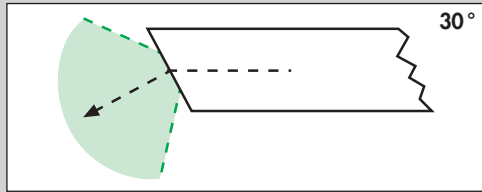

HYSTEROSCOPY

HYSTOLUX - TELESCOPES

Products

Order-No.

Description

426-19500

Hystolux-Telescope 30°

- Working length: 300 mm
- Connector for Storz/Wolf/ACMI light guide

Ø 4.0 mm