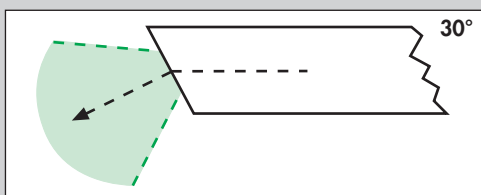

461-19300

SINOLUX-Telescope 30°

- Working length: 175 mm
- Connector for Storz/Wolf/ACMI light guide