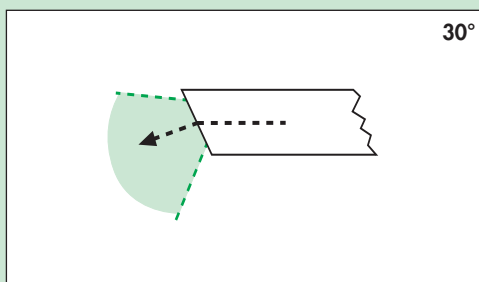

- Working length: 300 mm
- Connector for Storz/Wolf/ACMI

429-60200

LAPALUX-Telescope 0°

- Working length: 300 mm
- Connector for Storz/Wolf/ACMI

429-60200 BA

- Working length: 510 mm

429-61050

HD LAPALUX-Telescope 30°