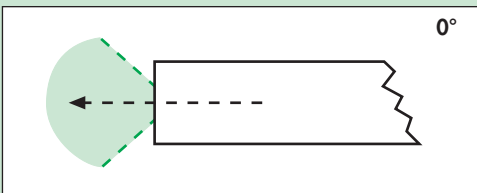

SINOLUX-Telescope 30°

- Working length: 180 mm
- Connector for Storz/Wolf/ACMI light guide

OTOLUX-TELESCOPES

Product

Order-No.

Description

465-18200

OTOLUX-Telescope 0°