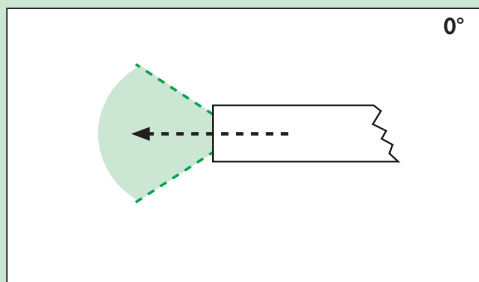

- Working length: 300 mm
- Connector for Storz/Wolf/ACMI

429-61200

LAPALUX-Telescope 30°

- Working length: 300 mm
- Connector for Storz/Wolf/ACMI

429-61200 BA

- Working length: 510 mm

429-67051

HD LAPALUX-Telescope 0°