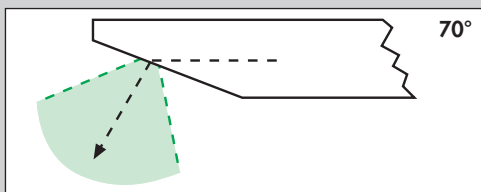

SINOLUX-Telescope 0°

- Working length: 175 mm
- Connector for Storz/Wolf/ACMI light guide

Ø 4.0 mm

461-19300

SINOLUX-Telescope 30°

- Working length: 175 mm
- Connector for Storz/Wolf/ACMI light guide

461-20300