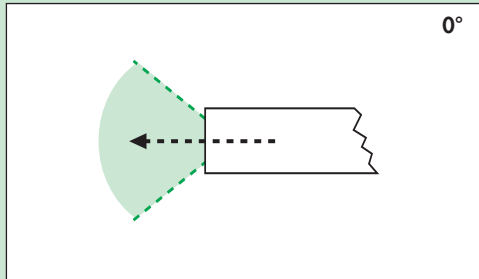

429-60050

HD LAPALUX-Telescope 0°

- Working length: 300 mm
- Connector for Storz/Wolf/ACMI

429-60200

LAPALUX-Telescope 0°

- Working length: 300 mm
- Connector for Storz/Wolf/ACMI

429-60200 BA

- Working length: 510 mm