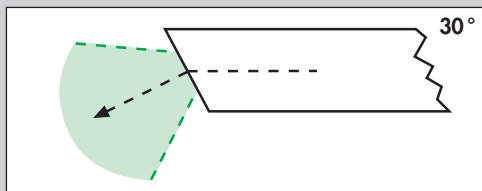

426-29000

Hystolux-Telescope 30°

- Working length: 300 mm
- Connector for Storz/Wolf/ACMI light guide