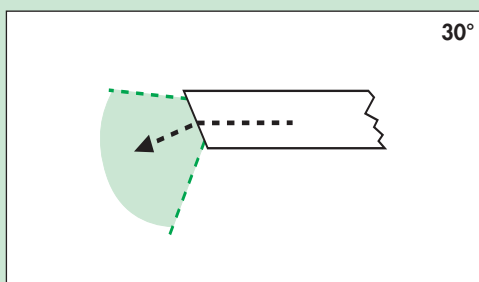

429-68051

HD LAPALUX-Telescope 30°

- Working length: 300 mm
- Connector for Storz/Wolf/ACMI

429-68300

LAPALUX-Telescope 30°

- Working length: 300 mm
- Connector for Storz/Wolf/ACMI

Ø 10.0 mm

Ø 5.0 mm