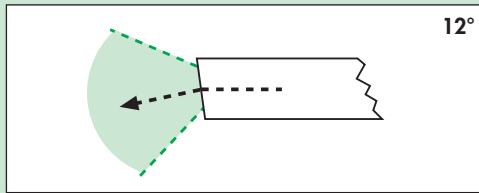

CYSTOLUX - TELESOPES

Products

Order-No.

Description

0°

412-18500

CYSTOLUX-Telescope 0°

- Working length: 300 mm
- Connector for Storz/Wolf/ACMI light guide