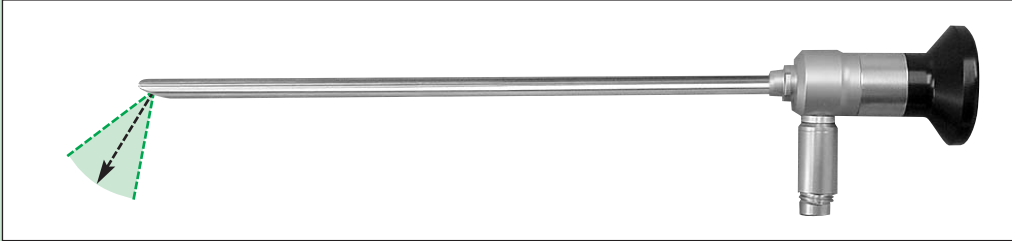

TELESCOPE FOR LARYNGO - PHARYNGOSCOPY

Product

Order-No.

Description

Ø 6.0 mm

463-20200

Telescope 70°

- Working length: 175 mm
- Connector for Storz/Wolf/ACMI light guide

MGB Endoskopische Geräte GmbH Berlin

Schwarzschildstrasse 6 · 12489 Berlin, Germany

Phone: +49-30-63 92 -70 10/-70 00

Fax: +49-30-63 92 -70 11

E-mail: sales@mgb-berlin.de

Internet: www.mgb-berlin.de