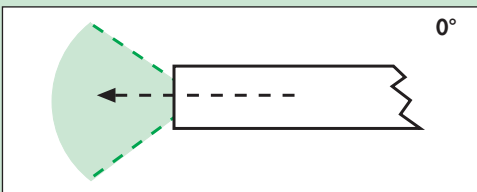

- Working length: 50 mm
- Connector for Storz/Wolf/ACMI light guide

Ø 4.0 mm

465-19200

OTOLUX-Telescope 30°

- Working length: 50 mm
- Connector for Storz/Wolf/ACMI light guide

Ø 2.7 mm

a 465-26200

a **OTOLUX-Telescope 0°**