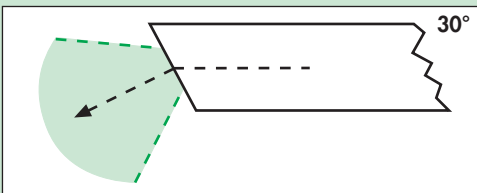

465-19200

OTOLUX-Telescope 30°

- Working length: 50 mm
- Connector for Storz/Wolf/ACMI light guide

Ø 2.7 mm