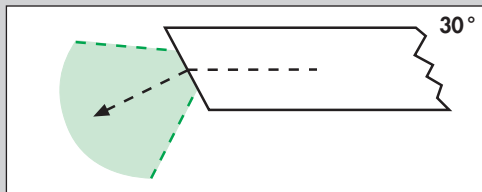

Description

426-19500

Hystolux-Telescope 30°

- Working length: 300 mm
- Connector for Storz/Wolf/ACMI light guide

Ø 4.0 mm

426-19600

Hystolux-Telescope 30°

- Wideangle
- Working length: 300 mm
- Connector for Storz/Wolf/ACMI light guide