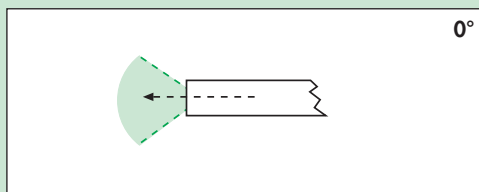

- Working length: 300 mm
- Connector for Storz/Wolf/ACMI light guide

30°

412-29000

CYSTOLUX-Telescope 30°

- Working length: 300 mm
- Connector for Storz/Wolf/ACMI light guide

0°

412-28200

CYSTOLUX-Telescope 0°